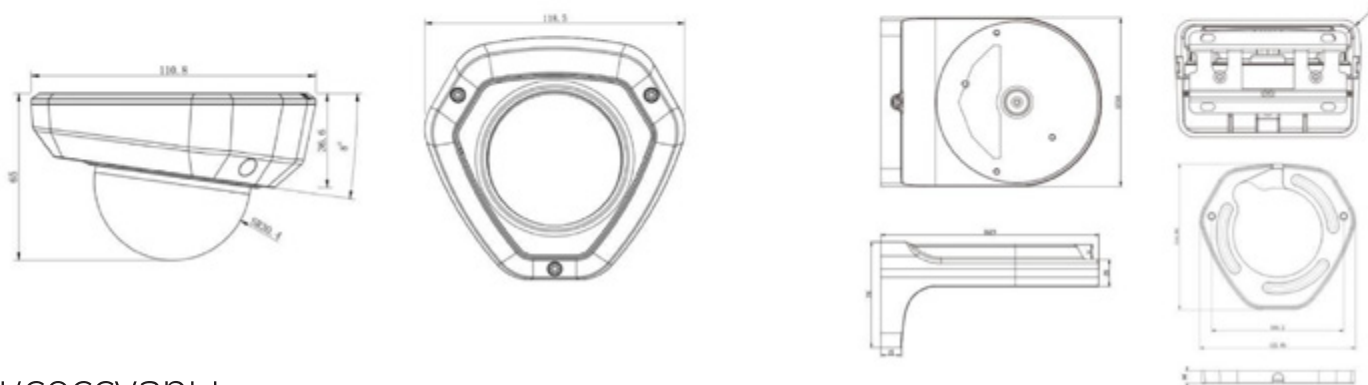

Адаптер для накладного монтажа (в комплекте)

Аксессуары

MBF-WMD01

Кронштейн для настенного крепления
Размер: 162x124x78 мм